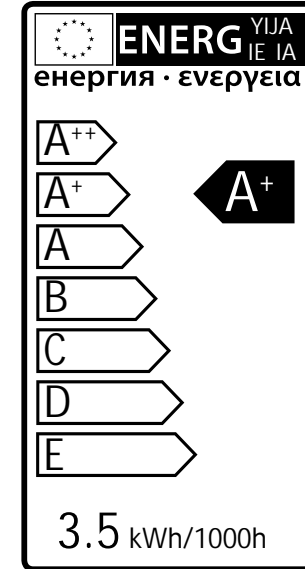

Instant full light

Power factor > 0,5

Failure < 5% after 1000h

Failure < 10% after 6000h

Flux > 80% after 6000h

CRI > 65

Mr16 LED
12V 3W GU5.3
Art. Nr. 6193011

Spike-DA031

Glass-GS043

Rubber-RB073

Screw-SM133

Screw-SM086

PRI.: 100-230V~50/60Hz
SEC.: 12Vdc Max: 12W

Main cable 8m SPT-1W with 3 screw outlets

Garden Lights
www.gardenlights.nl

M13800 -- 20150716